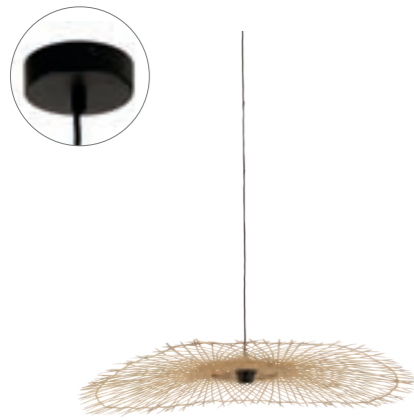

SUSPENSIONS

72903 - SUN
Suspension
Ceiling lamp
Naturel / Natural
Bambou / Bamboo
D85cm