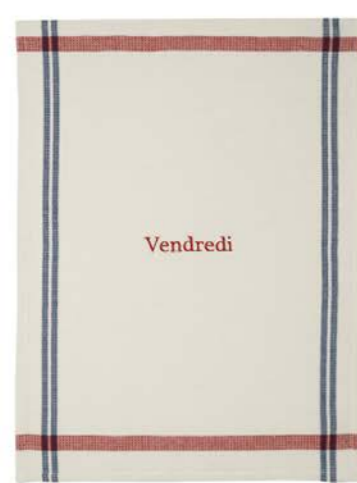

202181 - DAMIER
Set 3 torchons
Set of 3 kitchen towels
Multicolore / Multicolor
50 x 70cm

TORCHONS

Coton / Cotton
Multicolore / Multicolor

TORCHONS

Coton / Cotton

202307 - SEMAINE
Set 7 torchons
Set of 7 kitchen towels
50 x 70cm