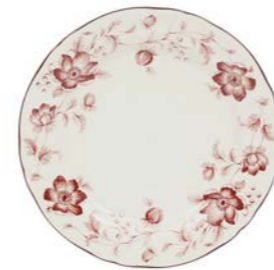

201828
Assiette plate
Dinner plate
Bordeaux / Burgundy
D26cm

201829
Assiette à dessert
Dessert plate
Bordeaux / Burgundy
D20.5cm

201830
Assiette creuse
Soup plate
Bordeaux / Burgundy
D23cm

201832
Coupelle
Cereal bowl
Bordeaux / Burgundy
D15.5 x H5cm