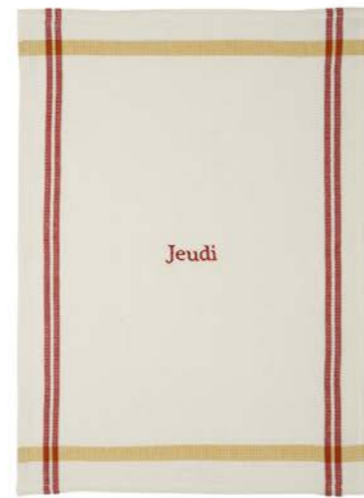

202181 - DAMIER
Set 3 torchons
Set of 3 kitchen towels
Multicolore / Multicolor
50 x 70cm

TORCHONS

Coton / Cotton
Multicolore / Multicolor

TORCHONS

Coton / Cotton

202307 - SEMAINE
Set 7 torchons
Set of 7 kitchen towels
50 x 70cm