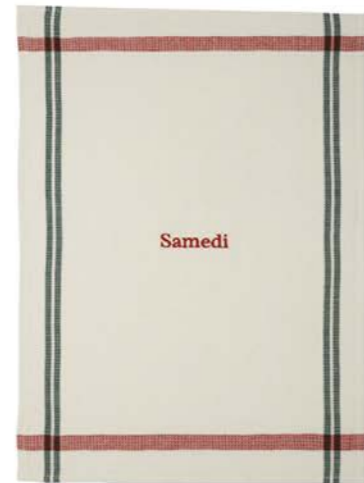

202181 - DAMIER
Set 3 torchons
Set of 3 kitchen towels
Multicolore / Multicolor
50 x 70cm

TORCHONS

Coton / Cotton
Multicolore / Multicolor

TORCHONS

Coton / Cotton

202307 - SEMAINE
Set 7 torchons
Set of 7 kitchen towels
50 x 70cm