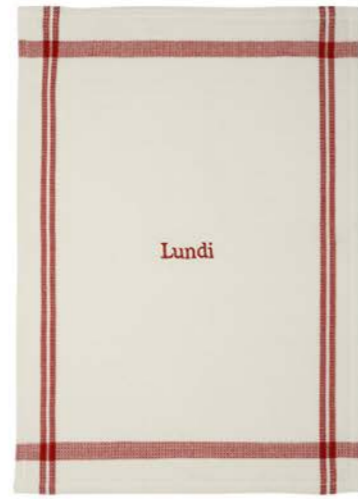

202181 - DAMIER
Set 3 torchons
Set of 3 kitchen towels
Multicolore / Multicolor
50 x 70cm

TORCHONS

Coton / Cotton
Multicolore / Multicolor

TORCHONS

Coton / Cotton

202307 - SEMAINE
Set 7 torchons
Set of 7 kitchen towels
50 x 70cm