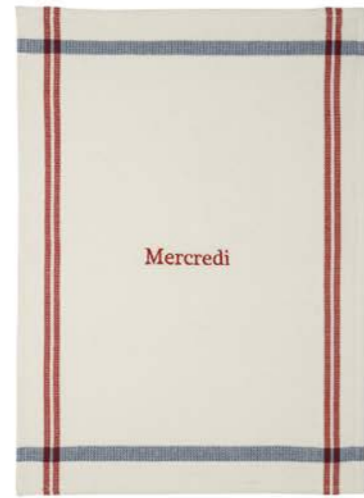

202181 - DAMIER
Set 3 torchons
Set of 3 kitchen towels
Multicolore / Multicolor
50 x 70cm

TORCHONS

Coton / Cotton
Multicolore / Multicolor

TORCHONS

Coton / Cotton

202307 - SEMAINE
Set 7 torchons
Set of 7 kitchen towels
50 x 70cm