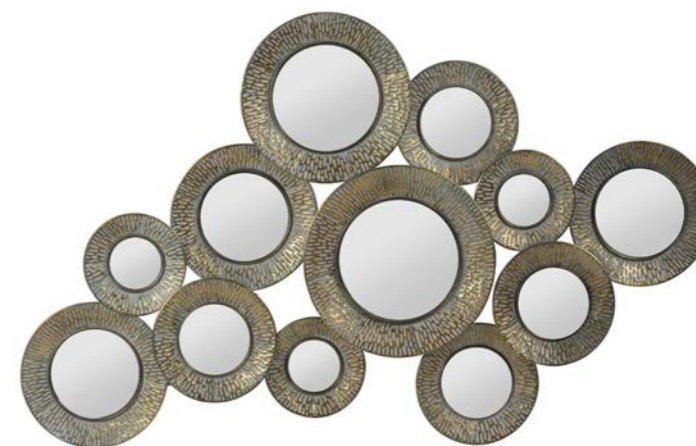

33631 - LEVITENY
Miroir
Mirror
Gris + doré / Grey + gold
Fer + miroir / Iron + mirror
126 x 76cm