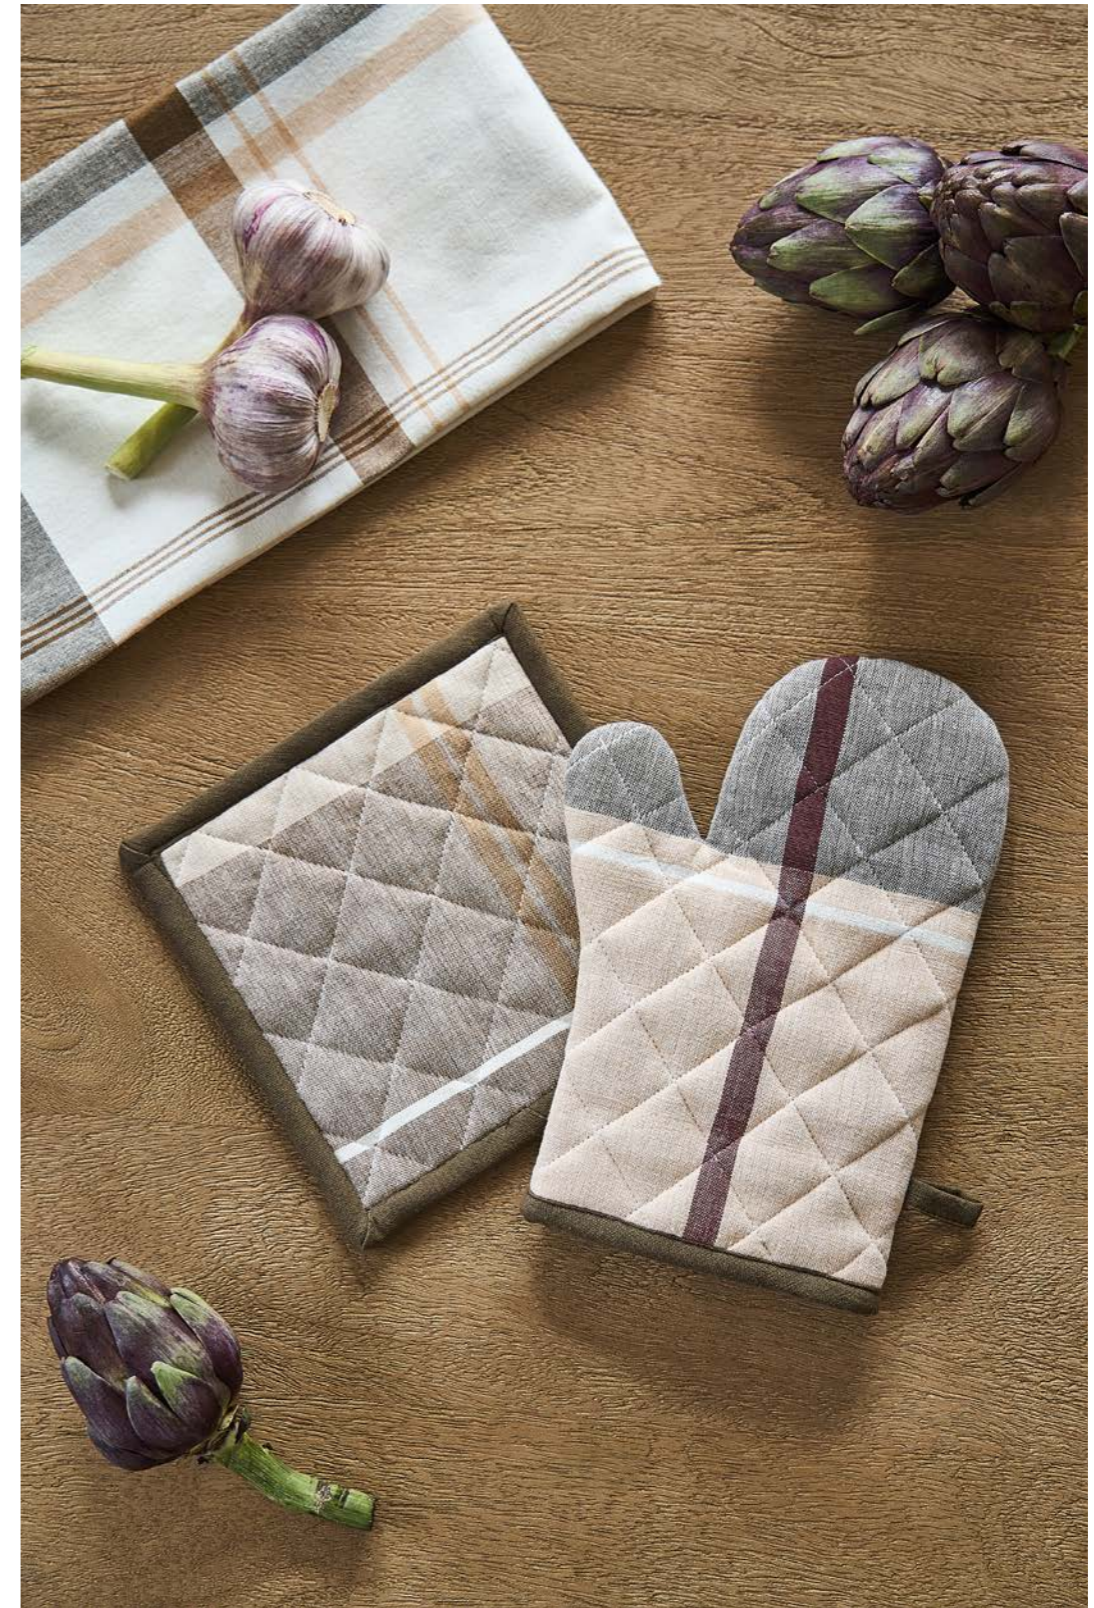

LE LINGE
DE TABLE