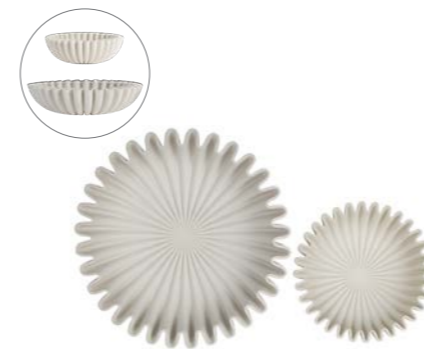

78744 - ORGANIC
Porte-encens
Incense-holder
Ecrû moucheté / Flecked off-white
Ciment / Cement
D10 x 2.5cm